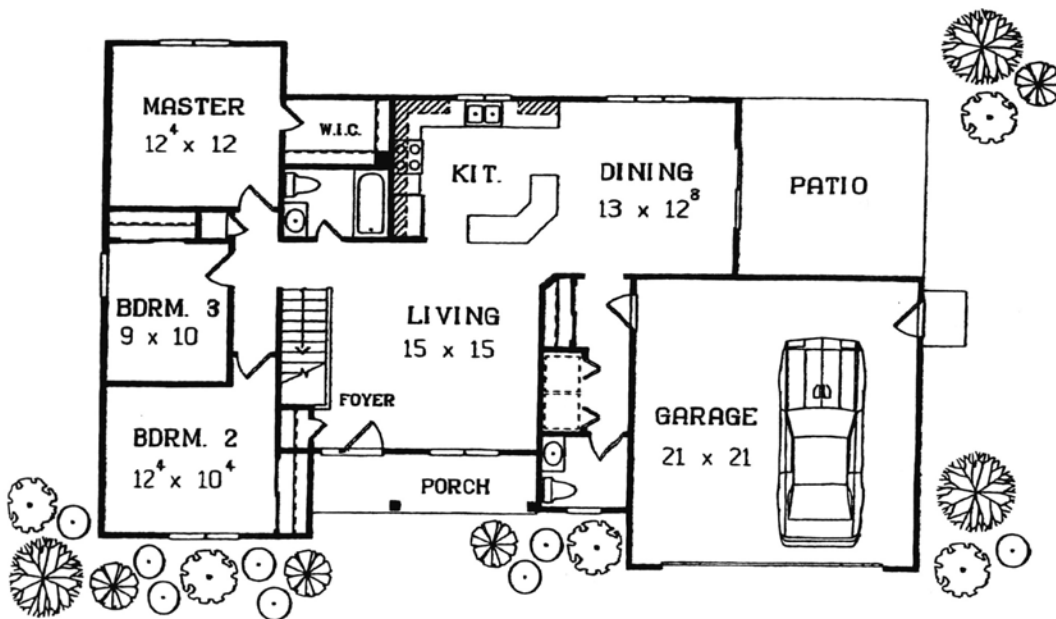

## THE SAVANNAH

1275 Sq. Ft.

1275 SF

W- 59'4"

D- 38'

Shown with the following  
Optional Items...

- Garage Grade Door

This sheet is for illustrative purposes only and is not part of a legal contract.  
Dimensions shown are approximate and may vary from completed structure.