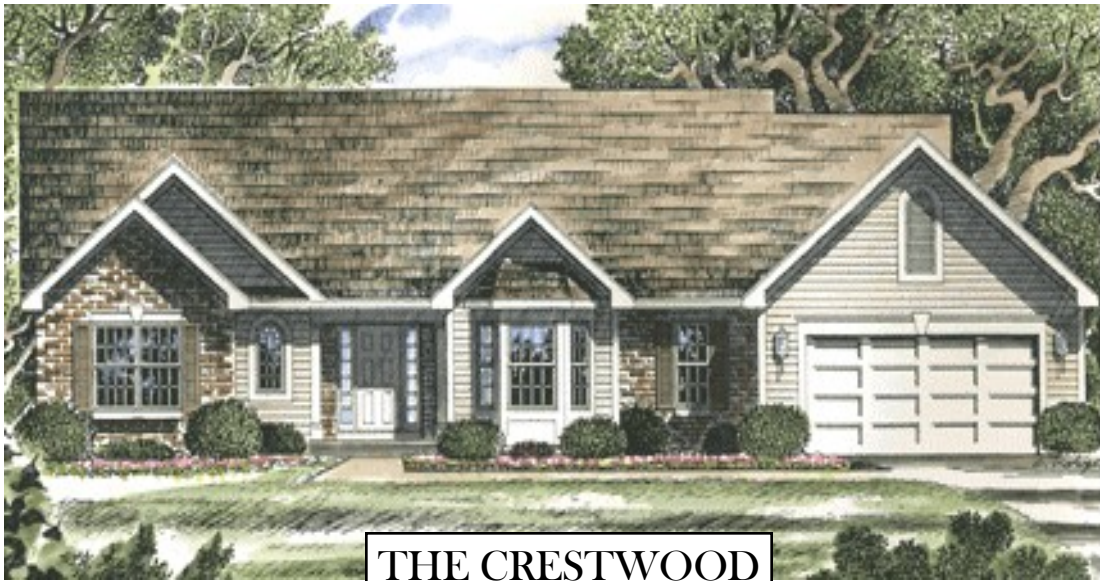

# GERBER HOMES

**THE CRESTWOOD**

1840 Sq. Ft. (Std. Bath layout)

1945 SF  
Alt. Layout -  
Luxury Bath  
Adds 105 SF

Shown with the following Opt Items...

- Fireplace
- Cathedral Ceilings
- Alt. Luxury Bath Layout
- Built-in Bookshelf
- Cabs / Ctop in Laun.
- Brick / Stone Veneer

This sheet is for illustrative purposes only and is not part of a legal contract. Dimensions shown are approximate and may vary from completed structure.