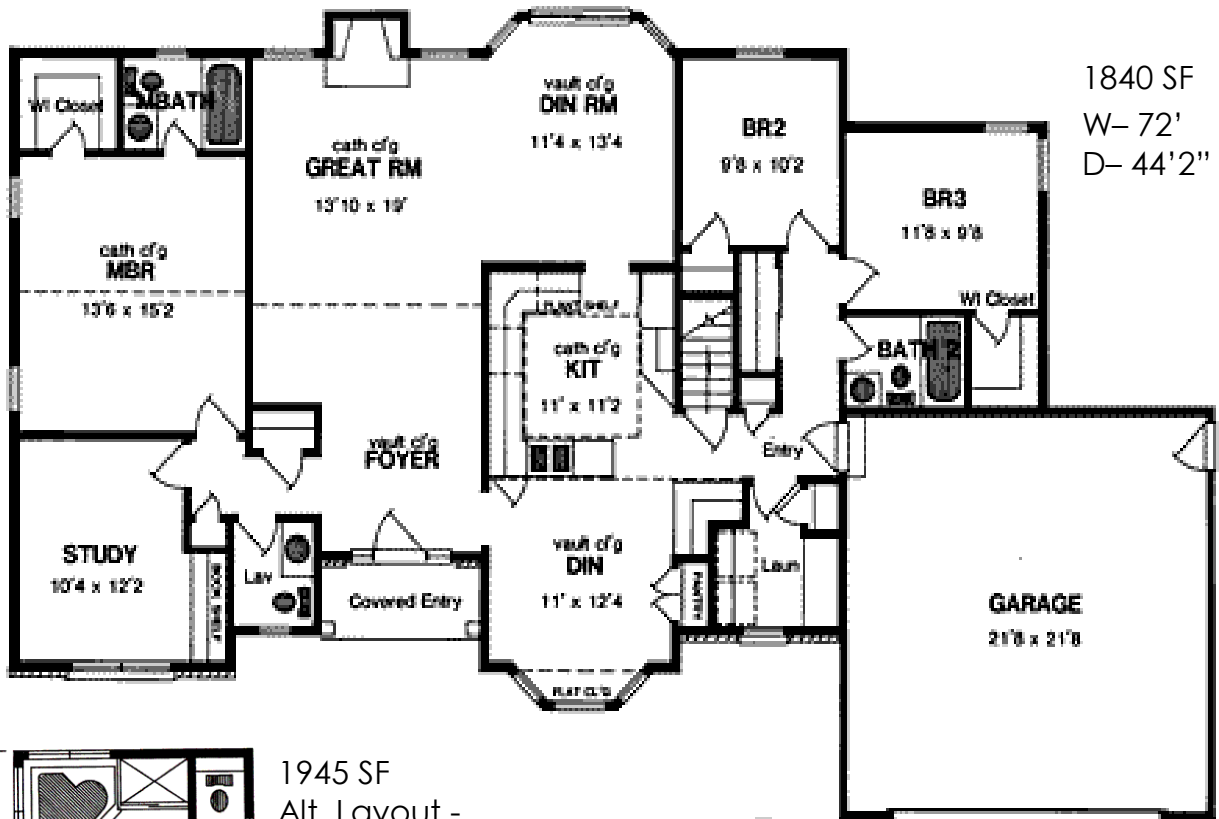

# GERBER HOMES

**THE CRESTWOOD**

1840 Sq. Ft. (Std. Bath layout)

1945 SF  
Alt. Layout -  
Luxury Bath  
Adds 105 SF

Shown with the following Opt Items...

- Fireplace
- Cathedral Ceilings
- Alt. Luxury Bath Layout
- Built-in Bookshelf
- Cabs / Ctop in Laun.
- Brick / Stone Veneer

This sheet is for illustrative purposes only and is not part of a legal contract. Dimensions shown are approximate and may vary from completed structure.