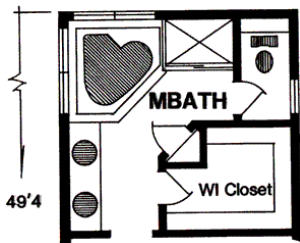

# GERBER HOMES

**THE CRESTWOOD**

1840 Sq. Ft. (Std. Bath layout)

1945 SF  
Alt. Layout -  
Luxury Bath  
Adds 105 SF

Shown with the following Opt Items...

- Fireplace
- Cathedral Ceilings
- Alt. Luxury Bath Layout
- Built-in Bookshelf
- Cabs / Ctop in Laun.
- Brick / Stone Veneer

This sheet is for illustrative purposes only and is not part of a legal contract. Dimensions shown are approximate and may vary from completed structure.