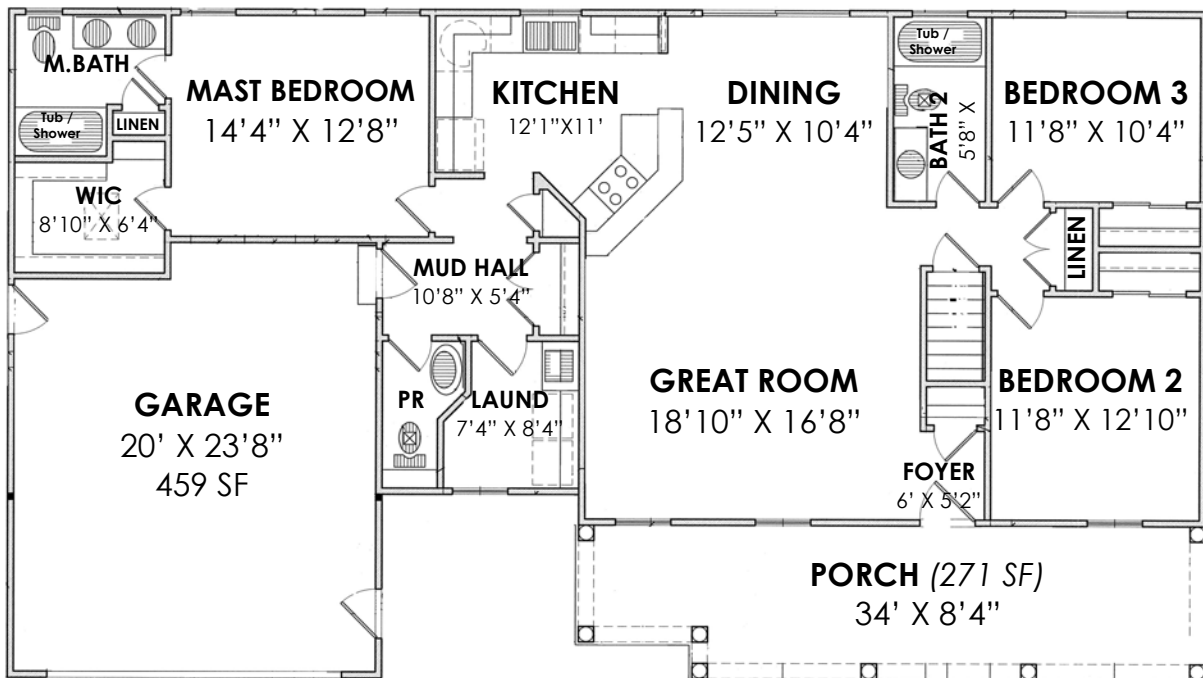

GERBER HOMES

THE CRANBRIDGE

1513 Sq. Ft.

W- 65'

D- 36'-4"

Shown with the following Optional Items...

- Vaulted Ceiling - GREAT RM / DR
- Laundry Sink
- Ext. Brick / Stone Veneer
- Addt. Garage Grade Door
- Double Sinks (M bath)
- Front Porch Vinyl Railing

This sheet is for illustrative purposes only and is not part of a legal contract. Dimensions shown are approximate and may vary from completed structure.