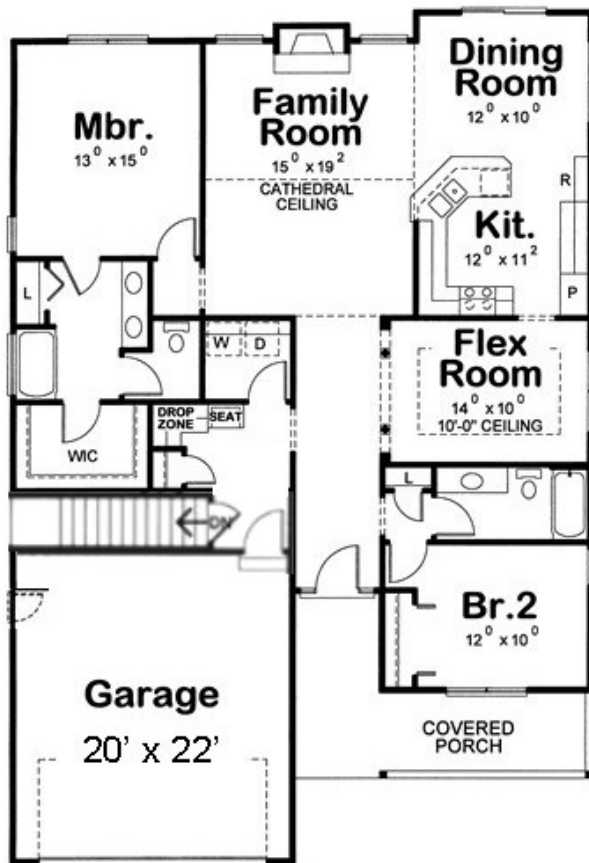

GERBER HOMES

THE CORTLAND

1658 Sq. Ft.

1658 SF

W- 41'

D- 60'

Shown with the following Optional Items...

- Fireplace
- Whirlpool Bath Layout
- Bedroom /- Flex space Layout
- Interior Columns—Formal DR Layout
- Vinyl Railing—Front Porch

This sheet is for illustrative purposes only and is not part of a legal contract. Dimensions shown are approximate and may vary from completed structure.