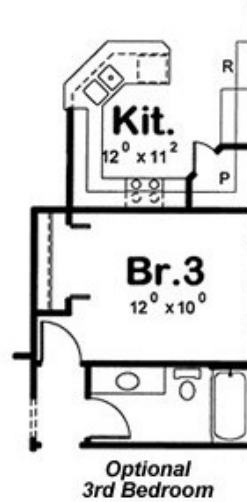

GERBER HOMES

THE CORTLAND

1658 Sq. Ft.

1658 SF

W- 41'

D- 60'

Shown with the following Optional Items...

- Fireplace
- Whirlpool Bath Layout
- Bedroom /- Flex space Layout
- Interior Columns—Formal DR Layout
- Vinyl Railing—Front Porch

This sheet is for illustrative purposes only and is not part of a legal contract. Dimensions shown are approximate and may vary from completed structure.