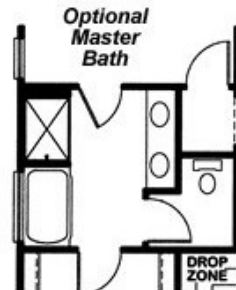

GERBER HOMES

THE CORTLAND

1658 Sq. Ft.

1658 SF

W- 41'

D- 60'

Shown with the following Optional Items...

- Fireplace
- Whirlpool Bath Layout
- Bedroom /- Flex space Layout
- Interior Columns—Formal DR Layout
- Vinyl Railing—Front Porch

This sheet is for illustrative purposes only and is not part of a legal contract. Dimensions shown are approximate and may vary from completed structure.