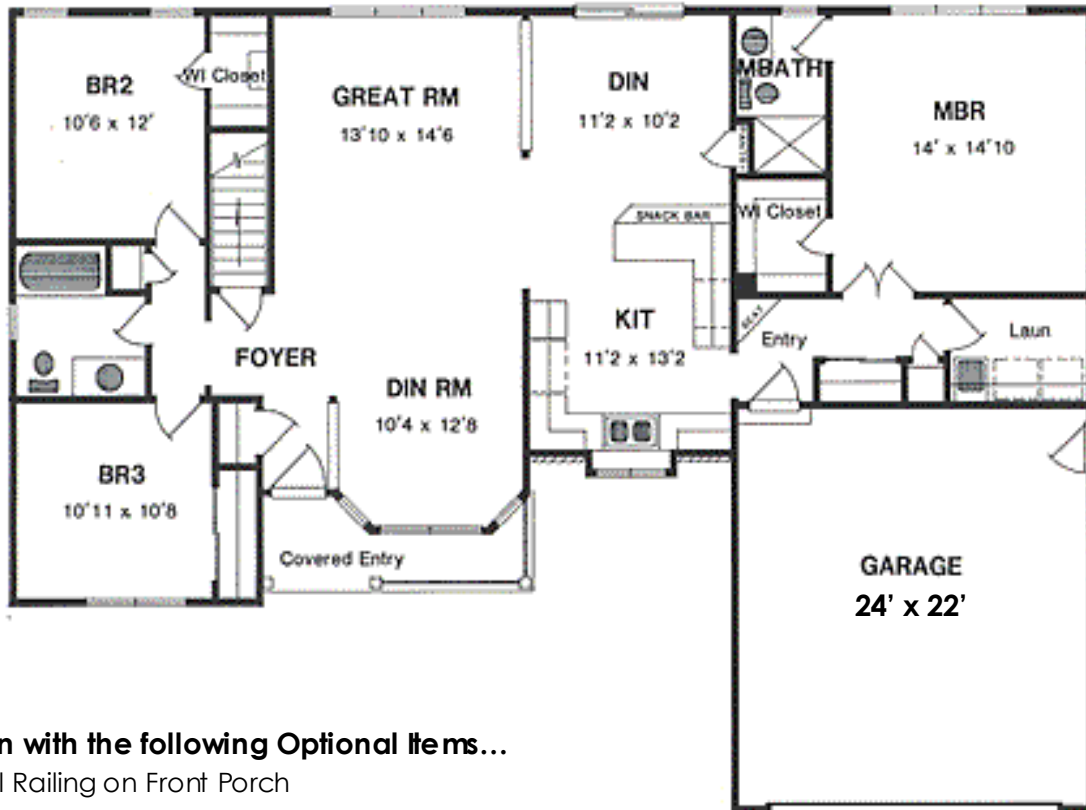

GERBER HOMES

THE BAINBRIDGE
1545 Sq.Ft

W: 60'
D: 43'

Shown with the following Optional Items...

- Vinyl Railing on Front Porch
- Rear Hall Bench

This sheet is for illustrative purposes only and is not part of a legal contract. Dimensions shown are approximate and may vary from completed structure.