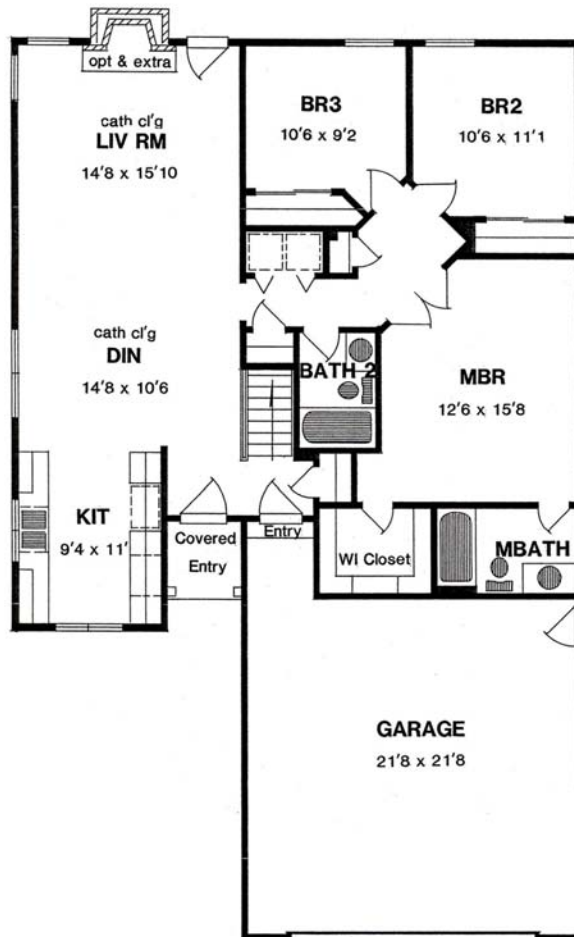

## THE HIGHLAND

1303 Sq. Ft.

1303 SF

W- 37'

D- 58'

### Shown with the following Optional Items...

- Fireplace
- Cathedral / Vaulted Ceilings
- 3' Pease Door off Living Room
- Open Stairway to Basement (Half Wall)
- Open Stairway to Basement (Railing)
- Garage Grade Door

This sheet is for illustrative purposes only and is not part of a legal contract. Dimensions shown are approximate and may vary from completed structure.