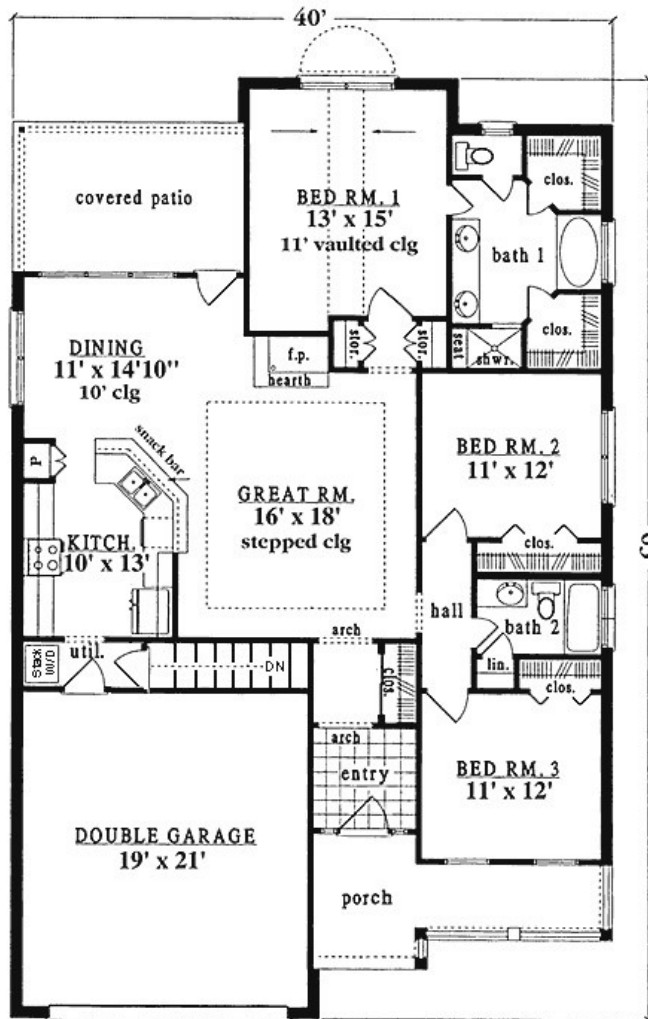

GERBER HOMES

THE CONCORD

1661 Sq. Ft.

1661 SF
W- 40'
D- 63'

Shown with the following Optional Items...

- Vaulted Ceil'g in BR#1 w/ Half Round Window
- 10' Ceilings w/ Arched Transom Windows
- Garage Windows
- Whirlpool Bath Layout
- Covered Patio
- Vinyl Railing on Front Porch
- 2-Sided Fireplace
- Step Ceiling in Great Rm
- Arched Interior Entries
- Double Sinks in Master Bath

This sheet is for illustrative purposes only and is not part of a legal contract. Dimensions shown are approximate and may vary from completed structure.