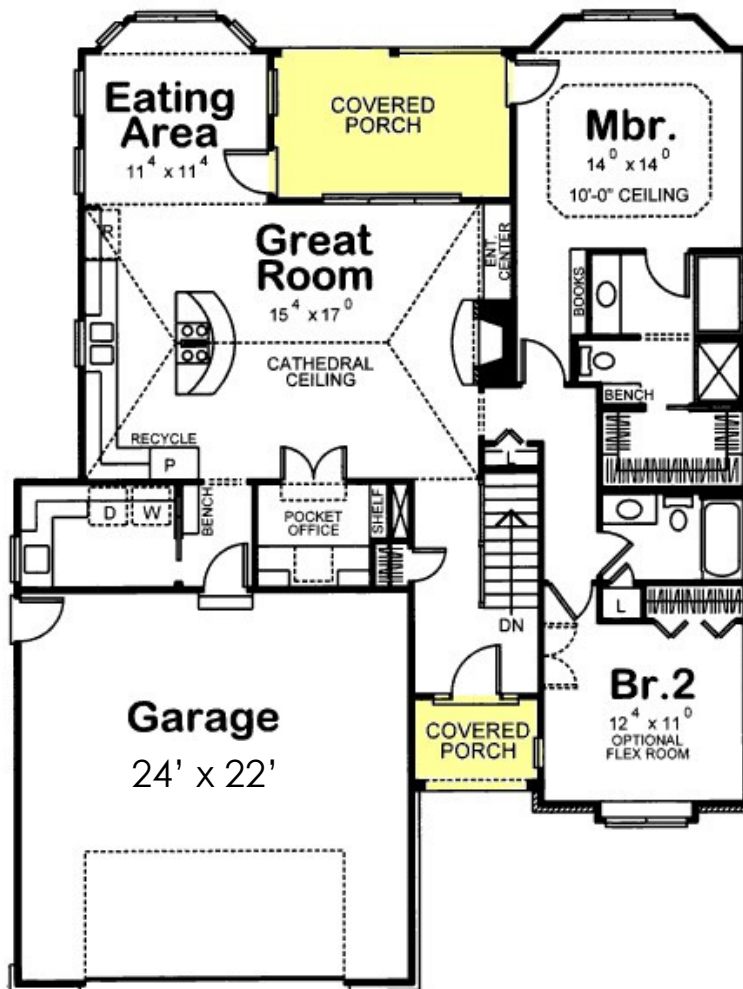

GERBER HOMES

THE CHESHIRE

1546 Sq. Ft.

1546 SF

W- 45' 4"

D- 60'

Shown with the following Optional Items...

- Fireplace
- Vaulted Ceiling
- Built-ins (Shelves, Bench, Ent Center)
- MBATH Whirlpool Layout
- MBATH Pocket Door
- Laundry Pocket Door
- Finished Stairs to Bsmt
- Rear Porch Vinyl Railing
- Boxed Arched Window in BR2
- Laundry Sink / Counter/Cab'ts
- Office-Desk
- Flex / Study Layout
- MBR Tray Ceiling
- Brick / Stone Vencer

This sheet is for illustrative purposes only and is not part of a legal contract. Dimensions shown are approximate and may vary from completed structure.