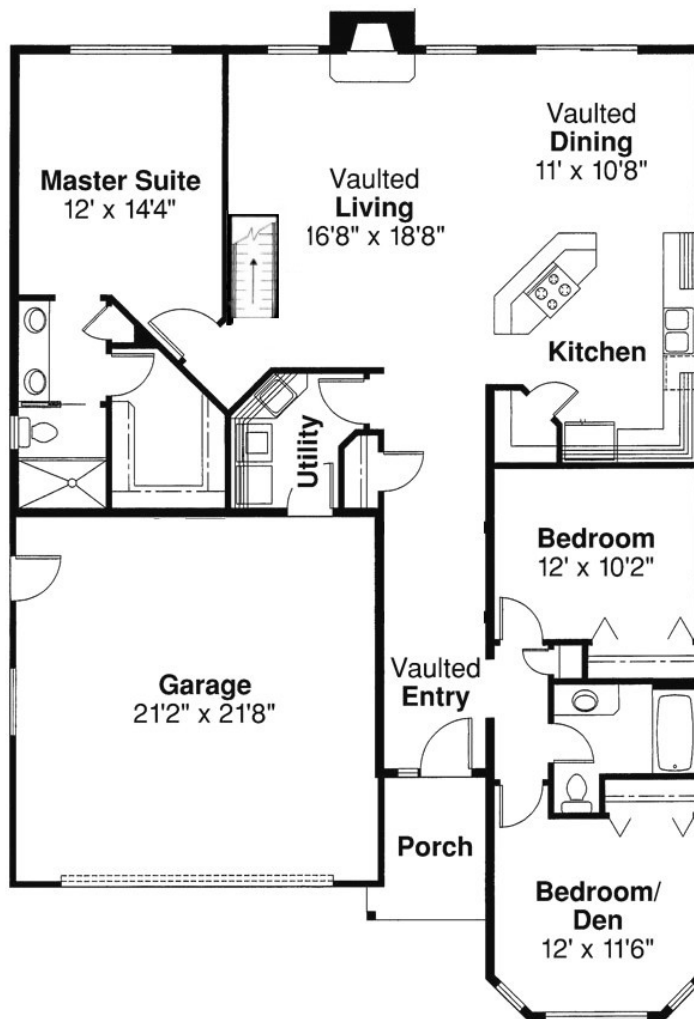

GERBER HOMES

THE CHARLESTON

1632 Sq. Ft.

Alt. Stair Location

(Adds 66 SF)

1632 SF

W- 41'

D- 60'

Shown with the following Optional Items...

- Fireplace
- Pocket Door into WC
- Double Sink in Mbath
- Vaulted Ceilings
- Laundry Sink w/ Cabinets

This sheet is for illustrative purposes only and is not part of a legal contract. Dimensions shown are approximate and may vary from completed structure.