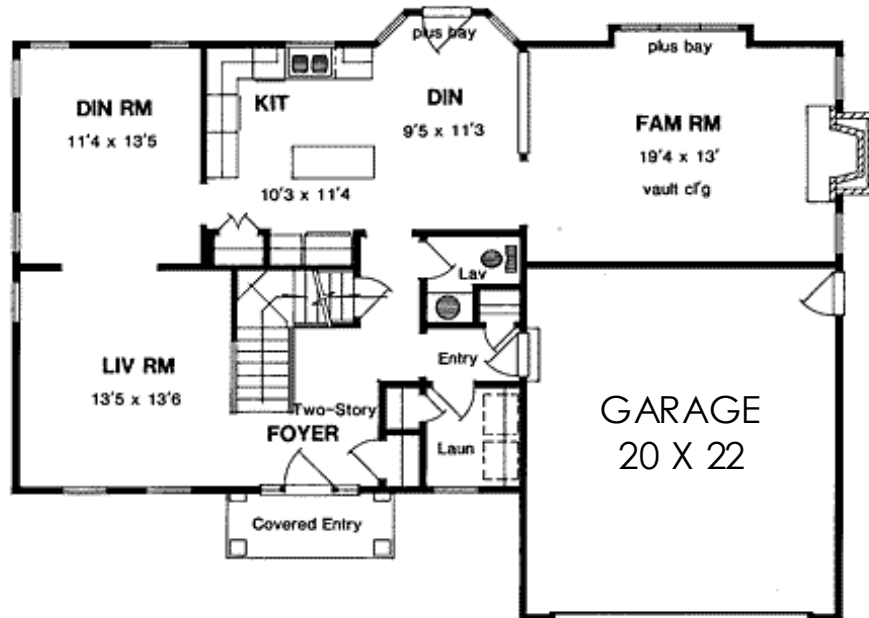

GERBER HOMES

THE WORTHINGTON

2260 Sq. Ft.

FIRST FLOOR
1194 SF
W-51'8"
D-38'

SECOND FLOOR
1066 SF

Shown with the following Opt. Items...

- Neo-Angle Shower
- Skylights
- Separate Vanities
- Box Bay Window
- Fireplace

This sheet is for illustrative purposes only and is not part of a legal contract. Dimensions shown are approximate and may vary from completed structure.