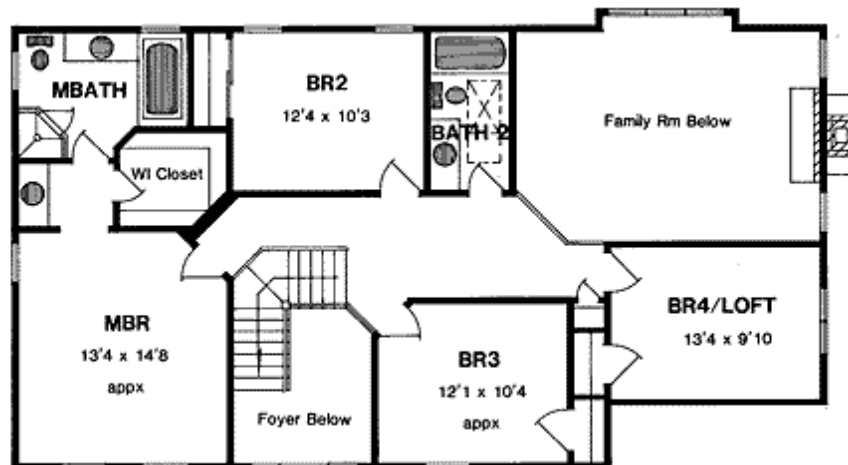

GERBER HOMES

THE WORTHINGTON

2260 Sq. Ft.

FIRST FLOOR
1194 SF
W-51'8"
D-38'

SECOND FLOOR
1066 SF

Shown with the following Opt. Items...

- Neo-Angle Shower
- Skylights
- Separate Vanities
- Box Bay Window
- Fireplace

This sheet is for illustrative purposes only and is not part of a legal contract. Dimensions shown are approximate and may vary from completed structure.