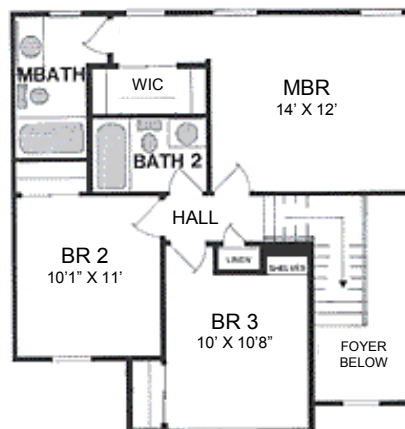

GERBER HOMES

THE WINNSBORO

1667 Sq. Ft.

FIRST FLOOR
979SF
W- 43'
D- 29'

SECOND FLOOR
688SF

Shown with the following Optional Items...

- 9' Vinyl Sliding Glass Door
- Cabinets in Laundry Room
- Ext. Brick / Stone Veneer
- Fireplace
- Kitchen Island
- Cupola

This sheet is for illustrative purposes only and is not part of a legal contract. Dimensions shown are approximate and may vary from completed structure.