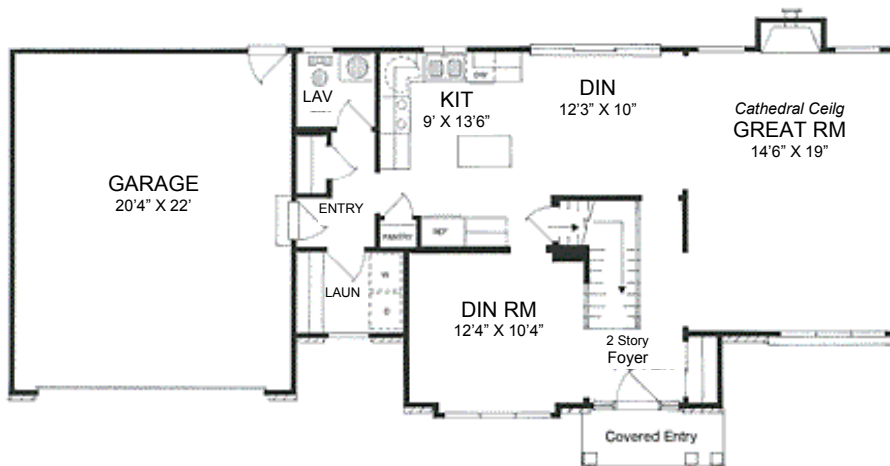

GERBER HOMES

THE WINNSBORO

1667 Sq. Ft.

FIRST FLOOR
979SF
W- 43'
D- 29'

SECOND FLOOR
688SF

Shown with the following Optional Items...

- 9' Vinyl Sliding Glass Door
- Cabinets in Laundry Room
- Ext. Brick / Stone Veneer
- Fireplace
- Kitchen Island
- Cupola

This sheet is for illustrative purposes only and is not part of a legal contract. Dimensions shown are approximate and may vary from completed structure.