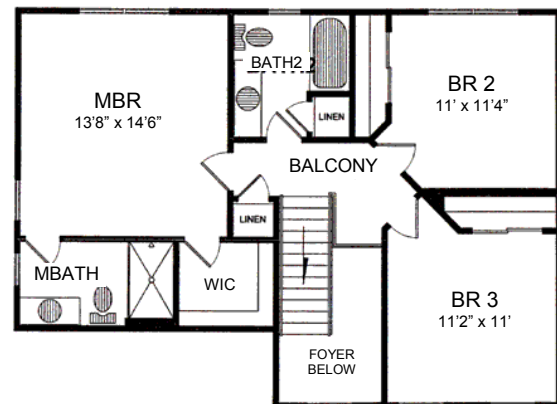

GERBER HOMES

THE WINDSOR

1669Sq. Ft.

FIRST FLOOR

872 SF

W- 40'

D- 45'

SECOND FLOOR

797 SF

Shown with the following Optional Items...

- Cabinets /in Laundry Room
- Fireplace
- Vinyl Railing on Front Porch
- Garage Window

This sheet is for illustrative purposes only and is not part of a legal contract. Dimensions shown are approximate and may vary from completed structure.