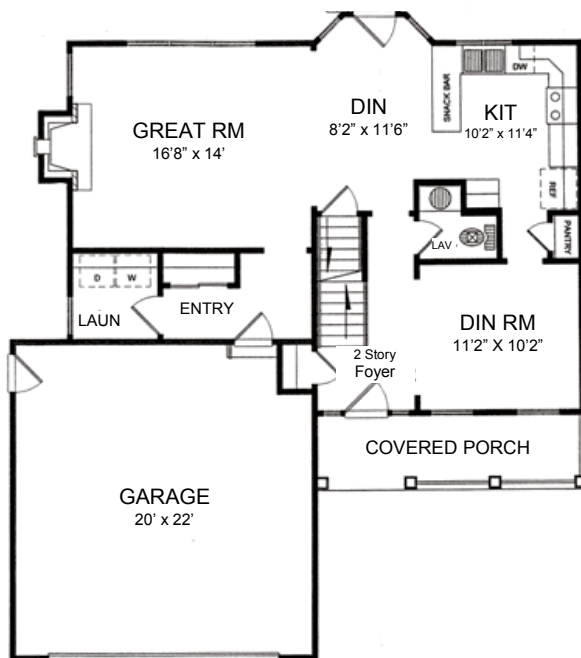

GERBER HOMES

THE WINDSOR

1669Sq. Ft.

FIRST FLOOR

872 SF

W- 40'

D- 45'

SECOND FLOOR

797 SF

Shown with the following Optional Items...

- Cabinets /in Laundry Room
- Fireplace
- Vinyl Railing on Front Porch
- Garage Window

This sheet is for illustrative purposes only and is not part of a legal contract. Dimensions shown are approximate and may vary from completed structure.