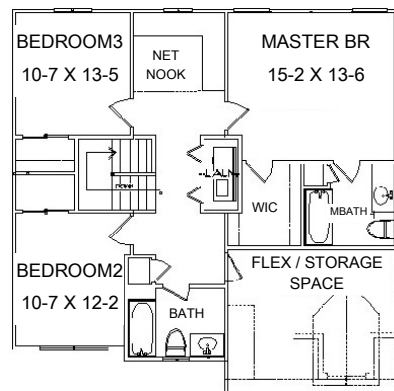

GERBER HOMES

THE TUSCANY

3 & 4 Bedroom Layouts (1673 - 1983 SF)

FIRST FLOOR

775 SF
 Morning Rm - 915 SF
 W- 41'
 D- 44' 8"

SECOND FLOOR

3 BR - 898 SF
 4 BR - 1068 SF
 Luxury Bath - 56 SF

OPT. MUD HALL / LAUNDRY
 140 SF

OPT. LUXURY BATH
 56 SF

This sheet is for illustrative purposes only and is not part of a legal contract. Dimensions shown are approximate and may vary from completed structure.