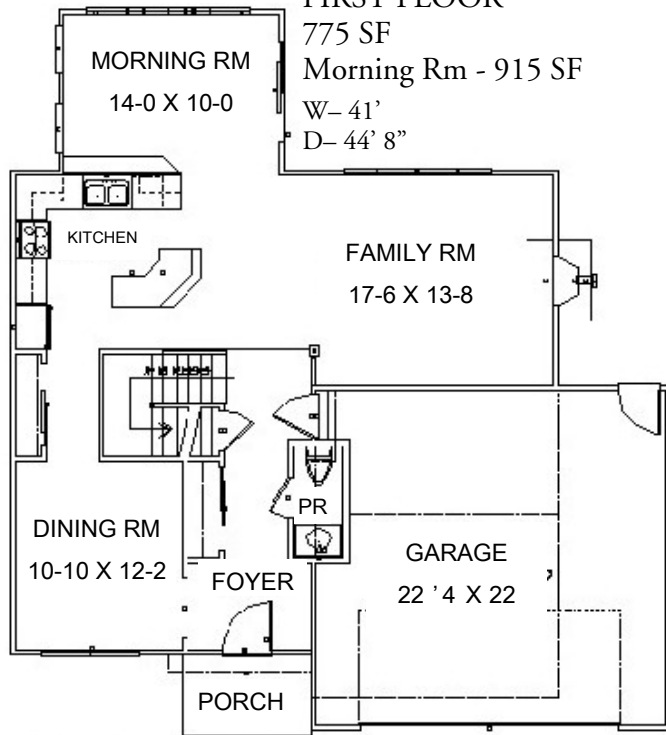

GERBER HOMES

THE TUSCANY

3 & 4 Bedroom Layouts (1673 - 1983 SF)

FIRST FLOOR

775 SF
 Morning Rm - 915 SF
 W- 41'
 D- 44' 8"

SECOND FLOOR

3 BR - 898 SF
 4 BR - 1068 SF
 Luxury Bath - 56 SF

OPT. MUD HALL / LAUNDRY
 140 SF

OPT. LUXURY BATH
 56 SF

This sheet is for illustrative purposes only and is not part of a legal contract. Dimensions shown are approximate and may vary from completed structure.