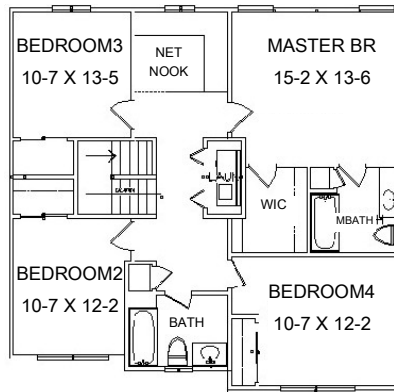

GERBER HOMES

THE TUSCANY

3 & 4 Bedroom Layouts (1673 - 1983 SF)

FIRST FLOOR

775 SF
 Morning Rm - 915 SF
 W- 41'
 D- 44' 8"

SECOND FLOOR

3 BR - 898 SF
 4 BR - 1068 SF
 Luxury Bath - 56 SF

OPT. MUD HALL / LAUNDRY
 140 SF

OPT. LUXURY BATH
 56 SF

This sheet is for illustrative purposes only and is not part of a legal contract. Dimensions shown are approximate and may vary from completed structure.