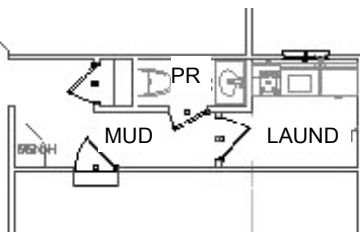

GERBER HOMES

THE TUSCANY

3 & 4 Bedroom Layouts (1673 - 1983 SF)

FIRST FLOOR

775 SF
 Morning Rm - 915 SF
 W- 41'
 D- 44' 8"

SECOND FLOOR

3 BR - 898 SF
 4 BR - 1068 SF
 Luxury Bath - 56 SF

OPT. MUD HALL / LAUNDRY
 140 SF

OPT. LUXURY BATH
 56 SF

This sheet is for illustrative purposes only and is not part of a legal contract. Dimensions shown are approximate and may vary from completed structure.