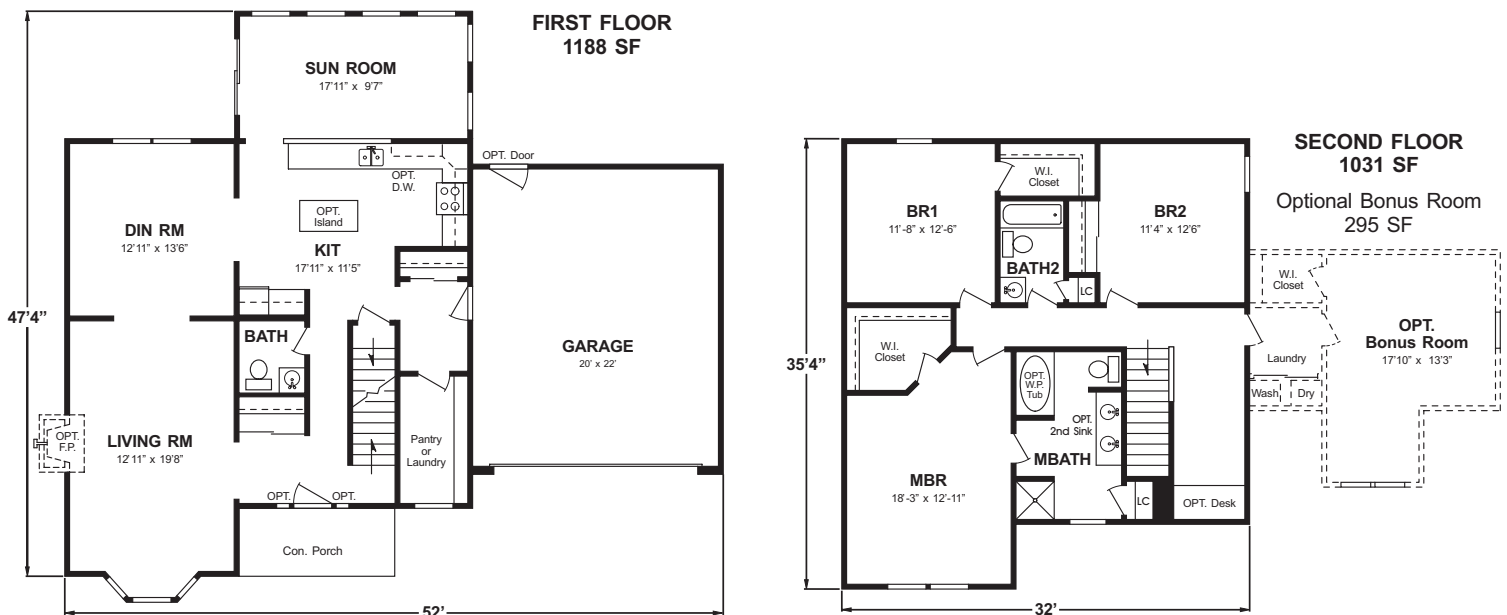

GERBER HOMES

THE RIDGEWOOD

2219 Sq. Ft.

With Optional Bonus Room 2514

This sheet is for illustrative purposes only and is not part of a legal contract. Dimensions shown are approximate and may vary from completed structure.