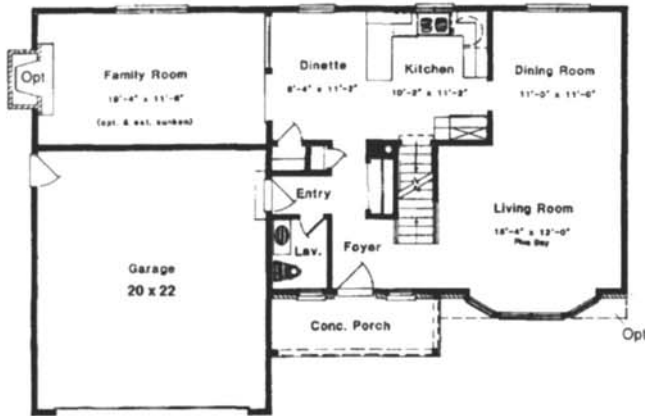

GERBER HOMES

THE PATRIOT II

1468—1728 Sq. Ft.

FIRST FLOOR

975 SF

W- 49'8"

D- 34'

Shown with the following Optional Items...

- With or Without Family Room
- Sunken Family Room Opt.
- Fireplace
- Brick Veneer on Front
- Garage Grade Door

SECOND FLOOR (3 BR)

753 SF

SECOND FLOOR (4 BR)

840 SF

2nd FLOOR

W- 30'

D- 26'

This sheet is for illustrative purposes only and is not part of a legal contract. Dimensions shown are approximate and may vary from completed structure.