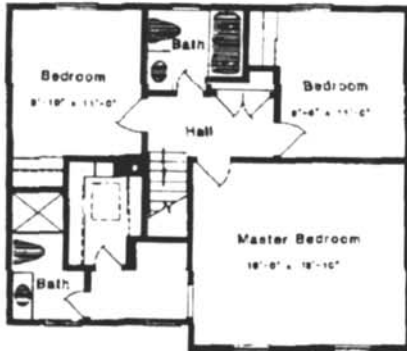

GERBER HOMES

THE PATRIOT II

1468—1728 Sq. Ft.

FIRST FLOOR

975 SF

W- 49'8"

D- 34'

Shown with the following Optional Items...

- With or Without Family Room
- Sunken Family Room Opt.
- Fireplace
- Brick Veneer on Front
- Garage Grade Door

SECOND FLOOR (3 BR)

753 SF

SECOND FLOOR (4 BR)

840 SF

2nd FLOOR

W- 30'

D- 26'

This sheet is for illustrative purposes only and is not part of a legal contract. Dimensions shown are approximate and may vary from completed structure.