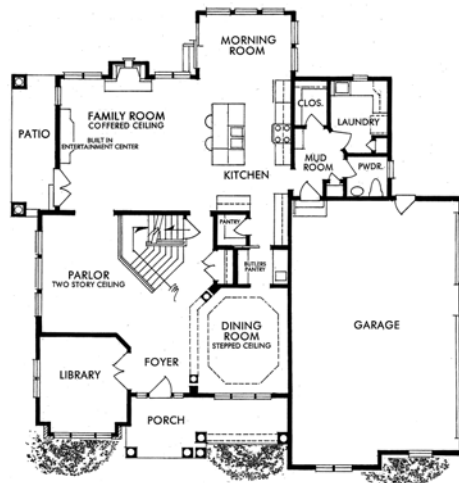

GERBER HOMES

THE DANBURY

With bonus room—3446 Sq.Ft.

FIRST FLOOR
1675 SF
W- 59'8"
D- 47'4"

FIRST FLOOR

SECOND FLOOR
1523 SF
BONUS ROOM
248 SF

SECOND FLOOR

This sheet is for illustrative purposes only and is not part of a legal contract. Dimensions shown are approximate and may vary from completed structure.