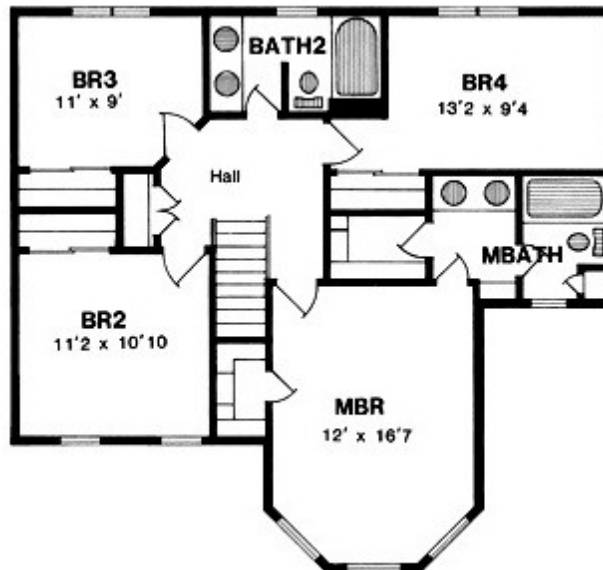

GERBER HOMES

THE ASHLEY

2200 Sq. Ft.

FIRST FLOOR

1238 SF

W- 61'4"

D- 41'

SECOND FLOOR

962 SF

Shown w/ the following Opt. Items...

- Fireplace
- His / Her Sinks
- Addt. Grade Doors onto Porch

This sheet is for illustrative purposes only and is not part of a legal contract. Dimensions shown are approximate and may vary from completed structure.