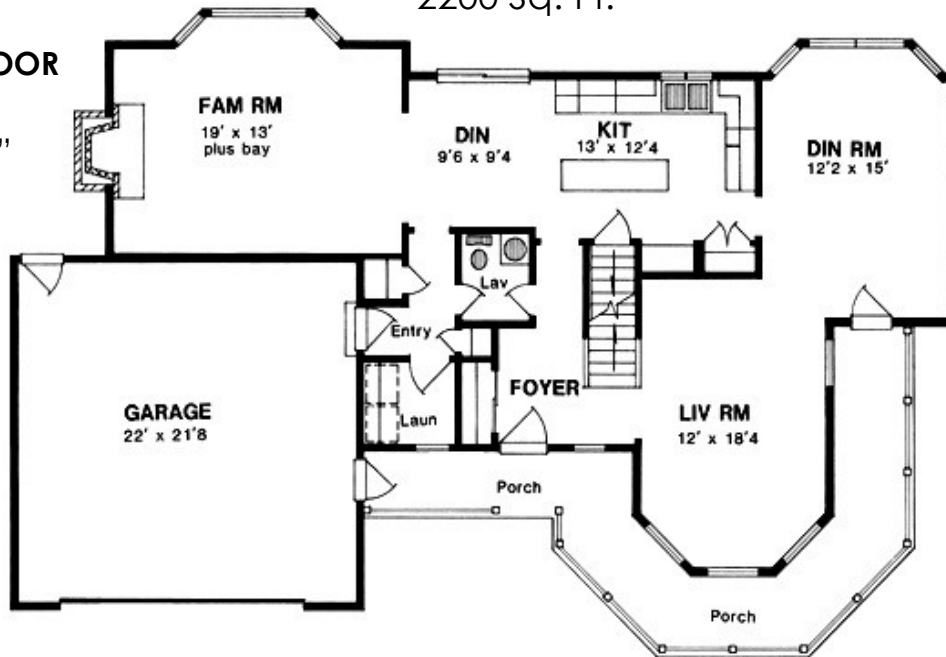

GERBER HOMES

THE ASHLEY

2200 Sq. Ft.

FIRST FLOOR

1238 SF

W- 61'4"

D- 41'

SECOND FLOOR

962 SF

Shown w/ the following Opt. Items...

- Fireplace
- His / Her Sinks
- Addt. Grade Doors onto Porch

This sheet is for illustrative purposes only and is not part of a legal contract. Dimensions shown are approximate and may vary from completed structure.