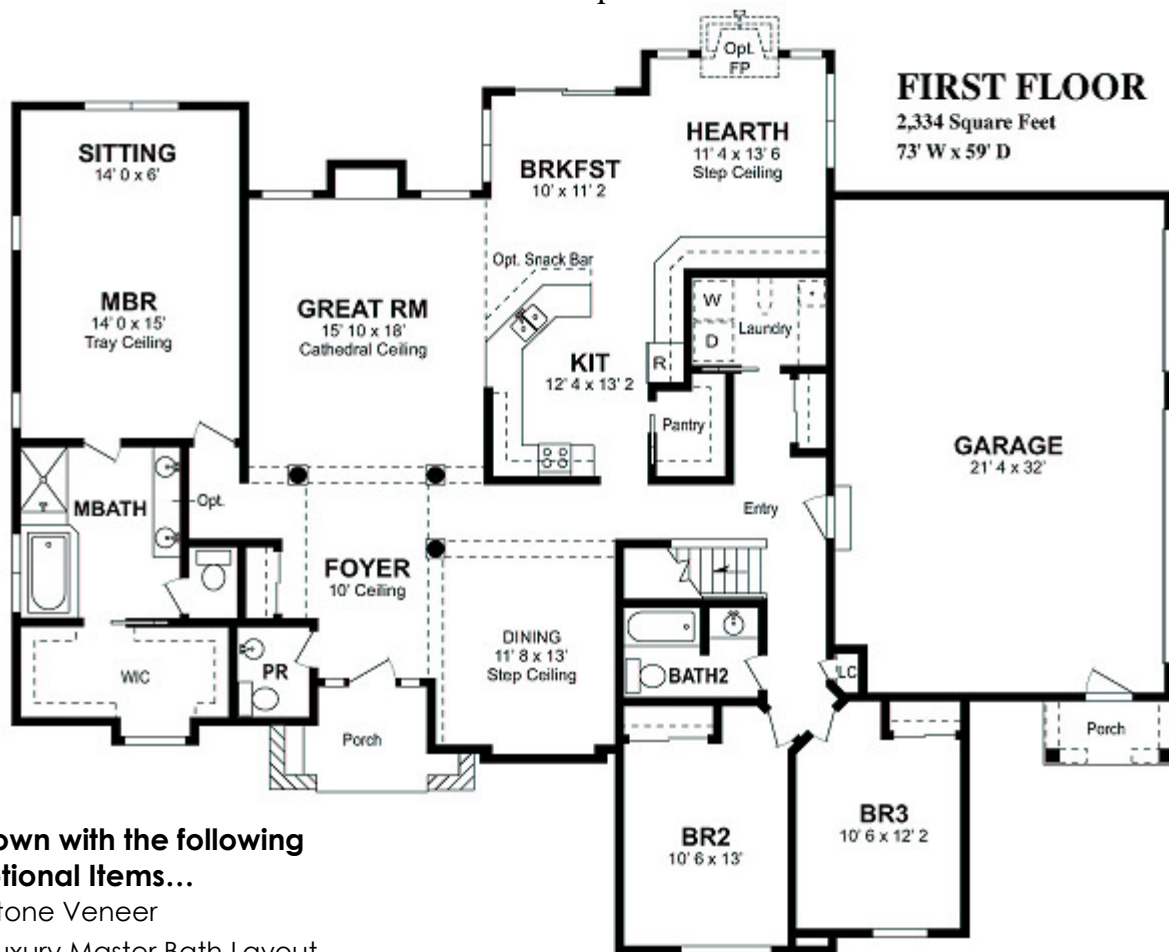

GERBER HOMES

THE SINCLAIR

2334 Sq. Ft.

Shown with the following Optional Items...

- Stone Veneer
- Luxury Master Bath Layout
- Fireplace in Hearth Room
- Open Finished Stairs to Basement
- Pocket Door in Pantry

This sheet is for illustrative purposes only and is not part of a legal contract. Dimensions shown are approximate and may vary from completed structure.