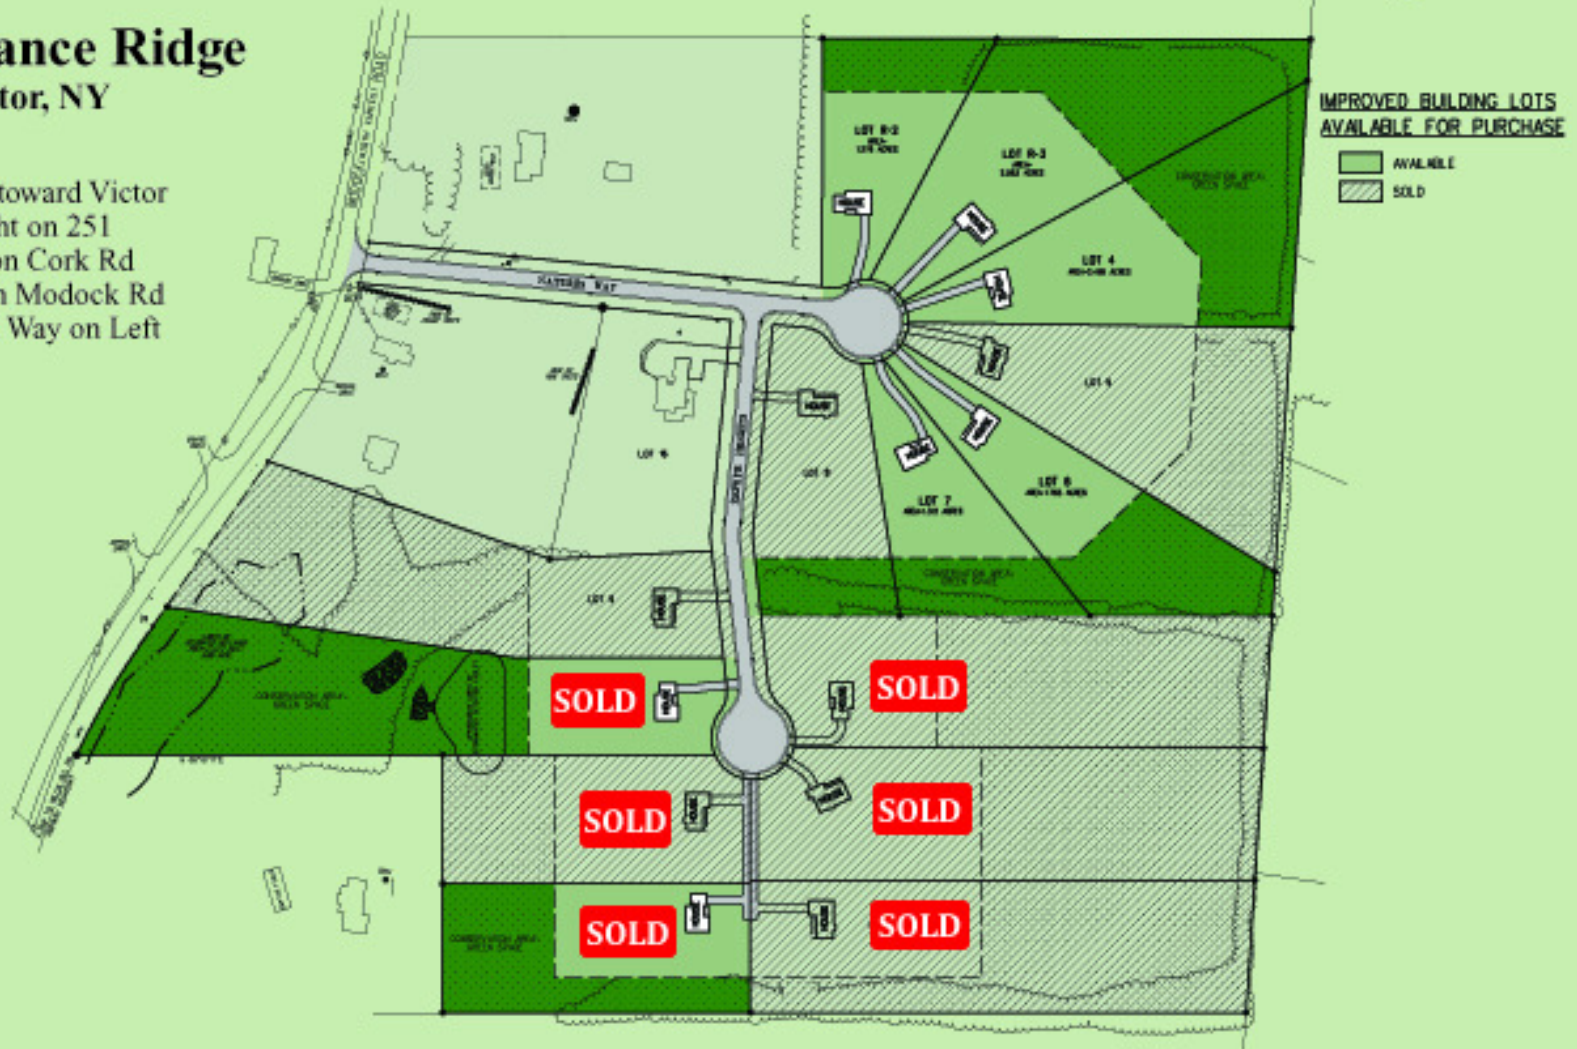

Renaissance Ridge Victor, NY

Rt 96 S toward Victor
Right on 251
Left on Cork Rd
Right on Modock Rd
Natures Way on Left

1-888-GERBER3 or 1-888-437-2373
www.GerberHomes.com

We Build Dreams. Families Live Them.

Gerber Homes
1260 Ridge Road
Ontario, NY 14519